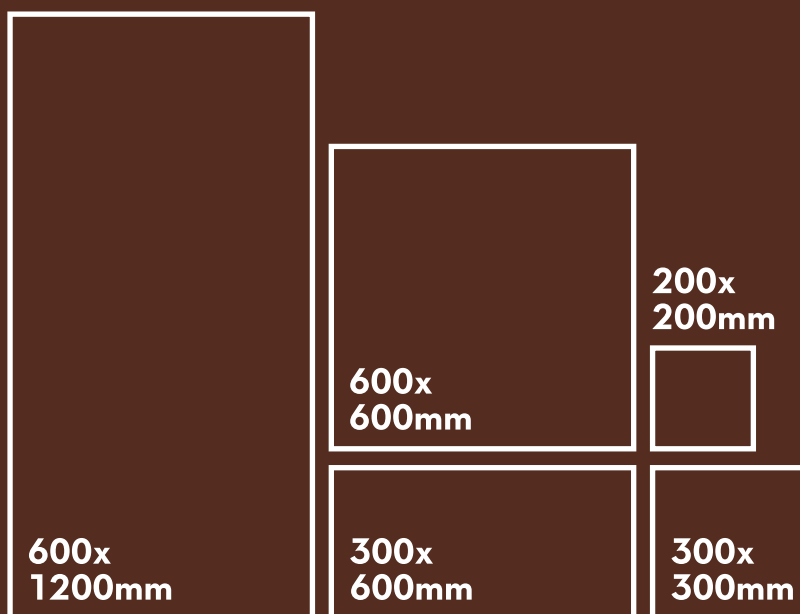

**MOZILA**  
CERAMIC

When  
elegance  
meets  
durability,  
an exceptional  
creation  
advents!

**600x  
1200mm**

**FULLBODY**  
VITRIFIED TILES

## ALSO AVAILABLE SIZES

### WALL TILES

600x1200mm