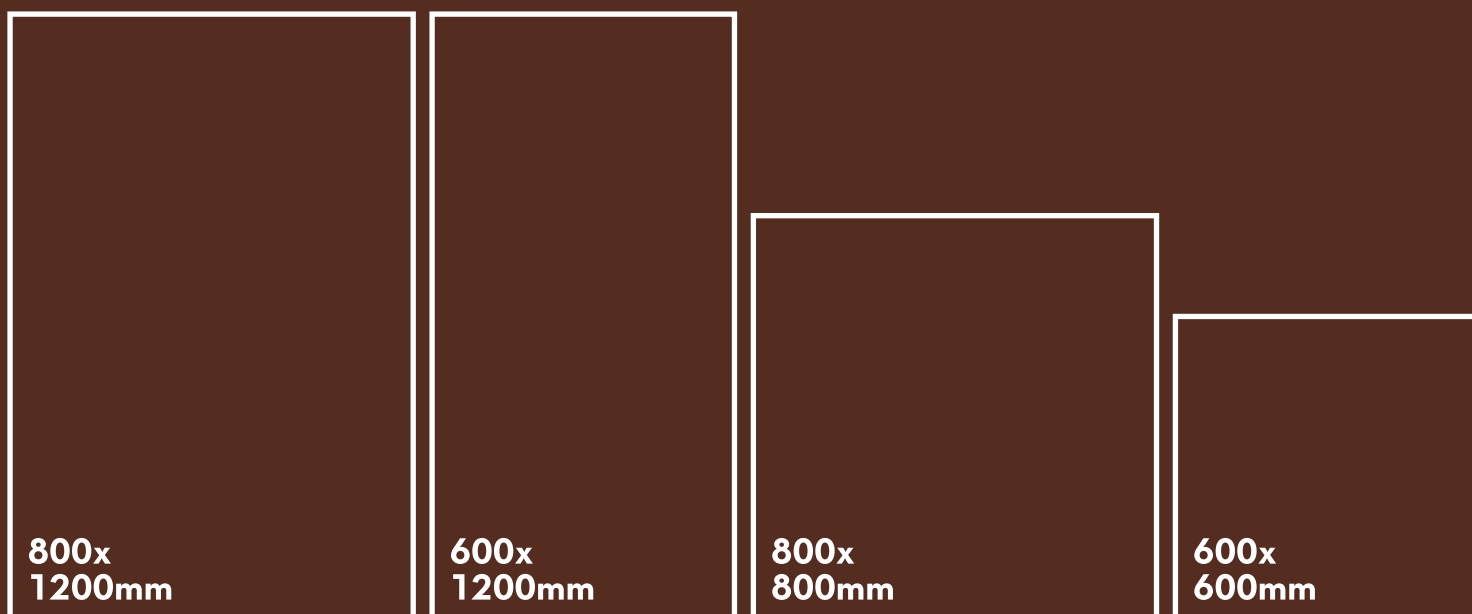

DOUBLE CHARGE VITRIFIED TILES