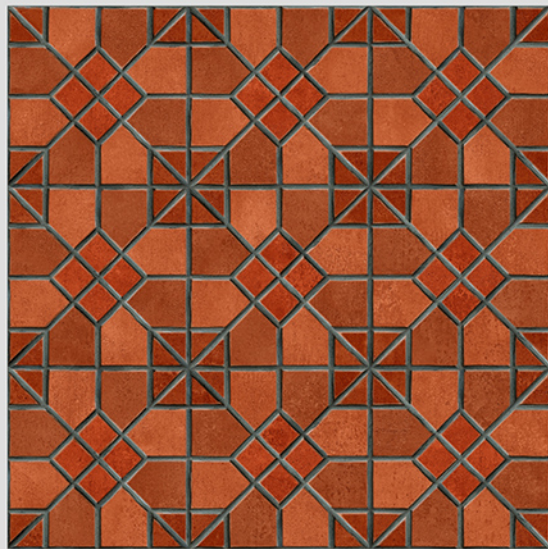

Size
500x
500mm

Series
ASPEN

ASPEN 01

WITH
RANDOMS

PUNCH
DESIGNS

MATT
FINISH

ANTI-SLIP
MATERIAL

Size
500x
500mm