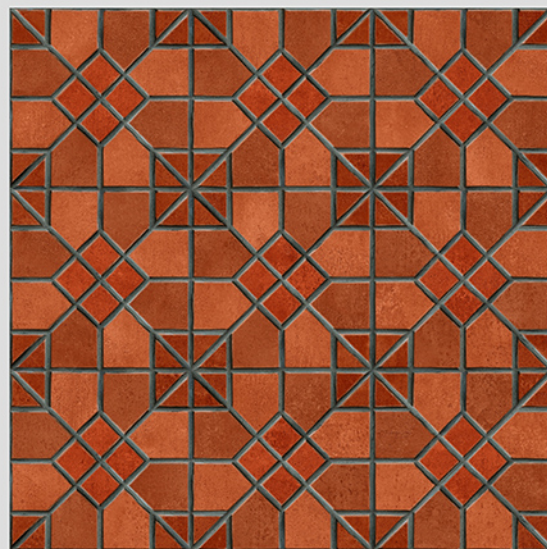

Size
500x
500mm

Series
ASPEN

ASPEN 01

WITH
RANDOMS

PUNCH
DESIGNS

MATT
FINISH

ANTI-SLIP
MATERIAL

Size
500x
500mm