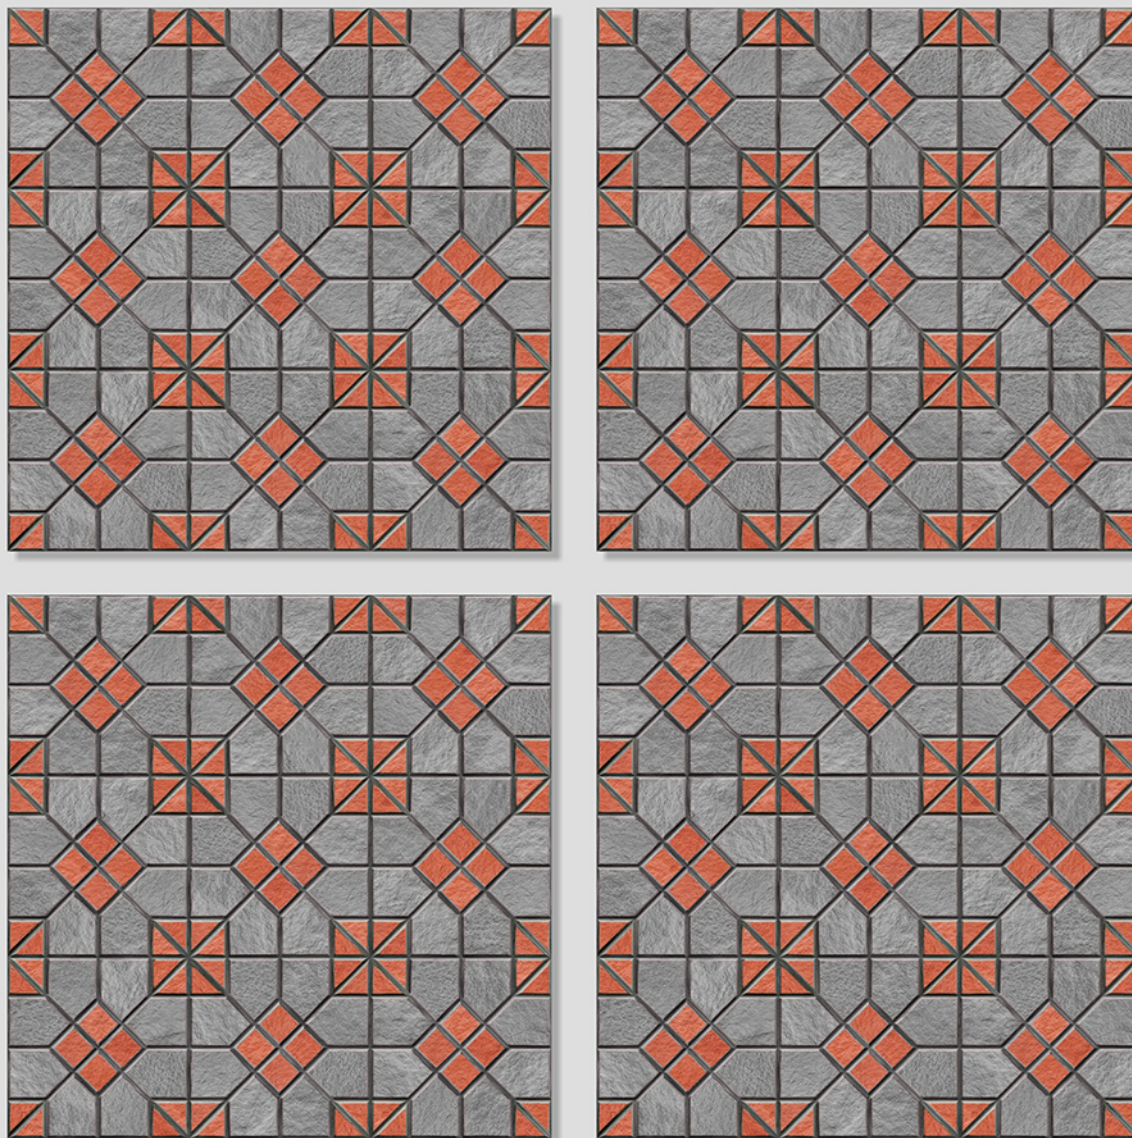

Size
500x
500mm

Series
ASPEN

ASPEN 07