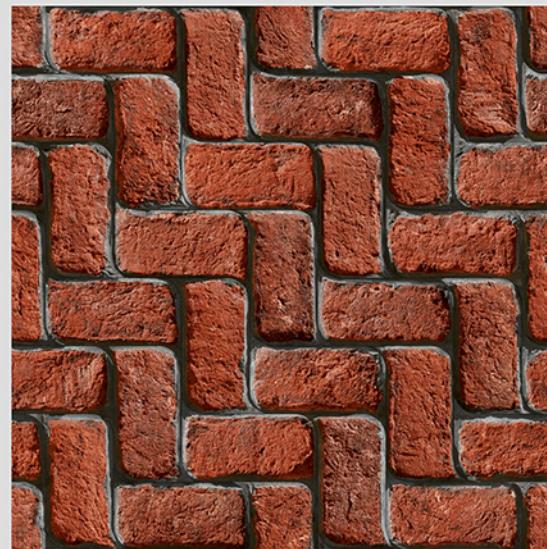

Size
500x
500mm

Series
MARSTON

MARSTON 19

WITH
RANDOMS

PUNCH
DESIGNS

MATT
FINISH

ANTI-SLIP
MATERIAL