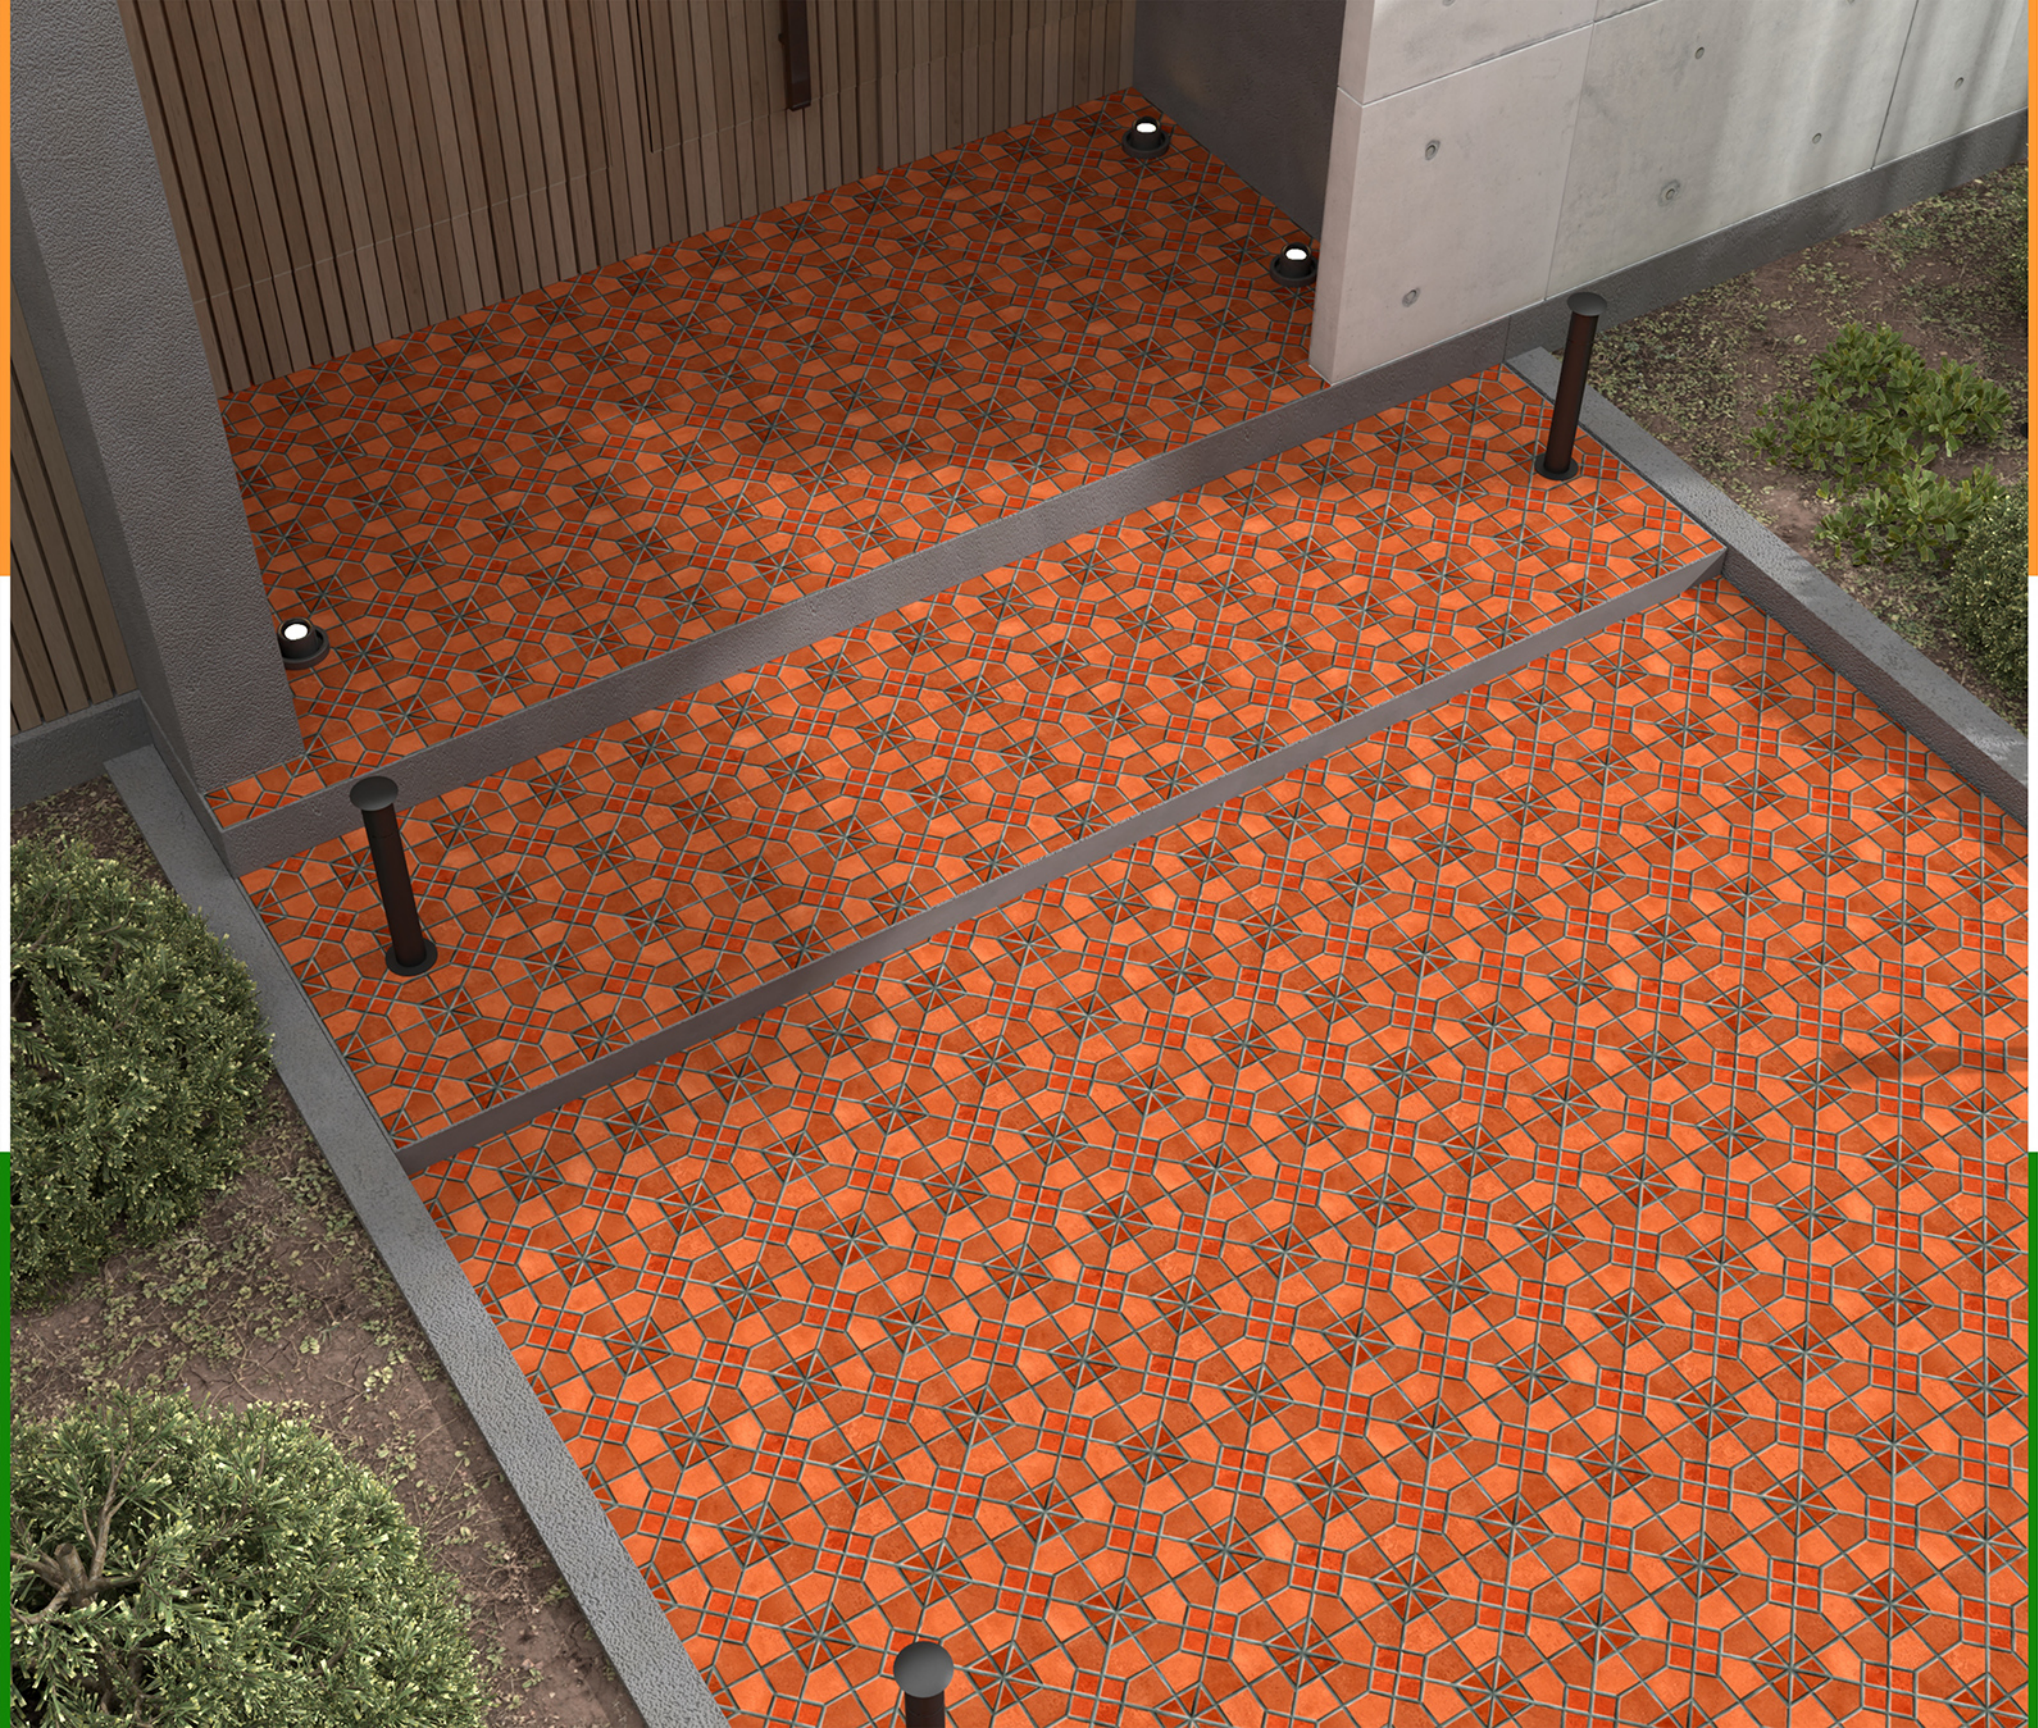

WITH
RANDOMS

PUNCH
DESIGNS

MATT
FINISH

ANTI SLIP
MATERIAL

Size
500x
500mm

Series
ACACIA PLAIN

ACACIA 35

Series
AMBER PLAIN

Size
500x
500mm

Series
ASPEN

ASPEN 01

WITH
RANDOMS

PUNCH
DESIGNS

MATT
FINISH

ANTI-SLIP
MATERIAL

Size
500x
500mm

Series
ASPEN

ASPEN 07

Size
500x
500mm

Series
CIBOLA

CIBOLA 01

Size
500x
500mm

Series
CIBOLA

CIBOLA 02