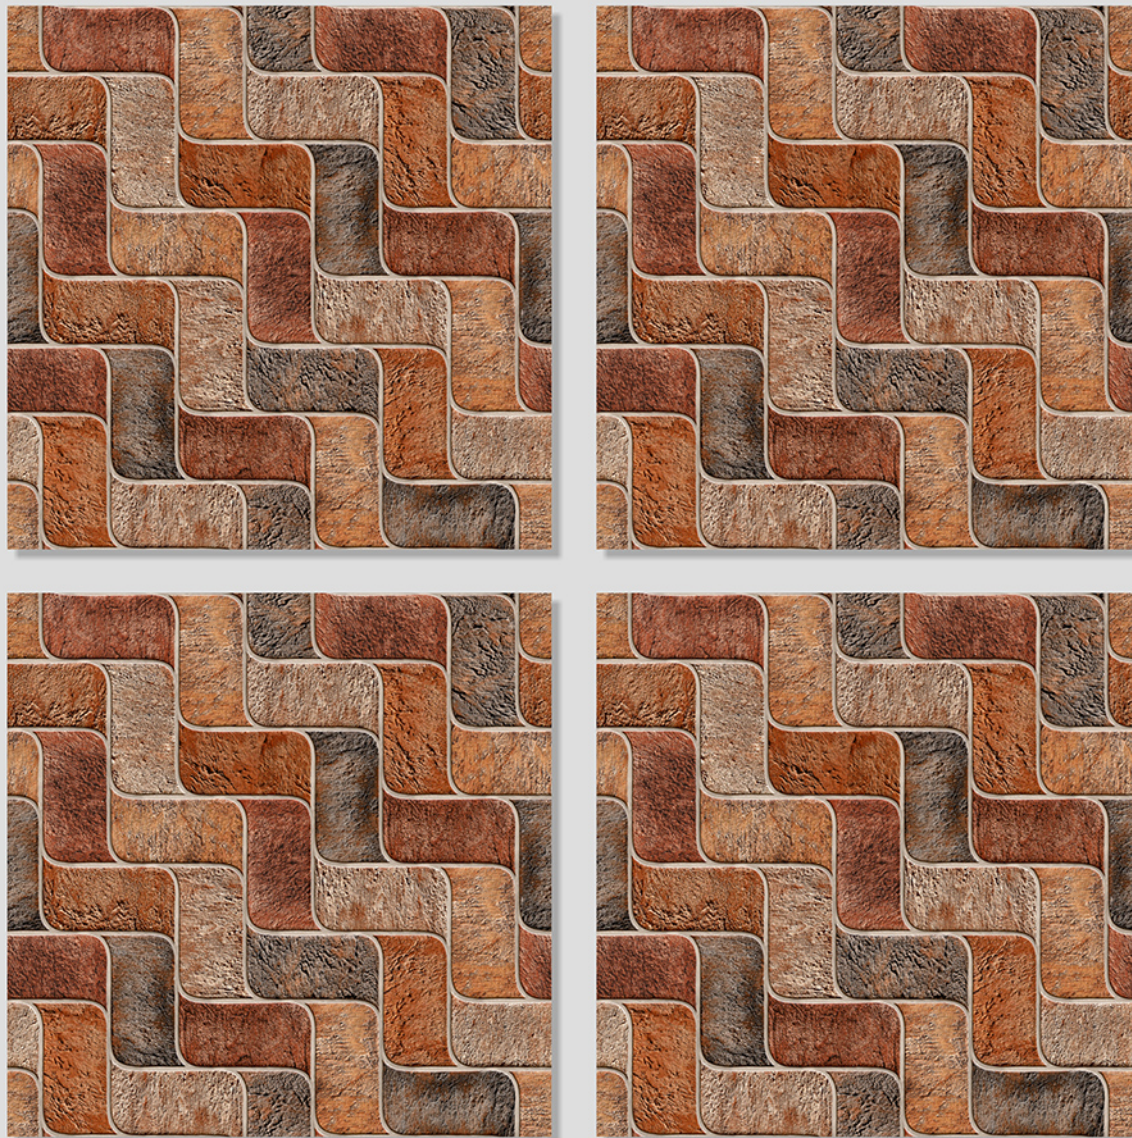

MATT
FINISH

ANTI-SLIP
MATERIAL

Size
500x
500mm

Series
MARSTON

MARSTON 04

WITH
RANDOMS

PUNCH
DESIGNS

MATT
FINISH

ANTI SLIP
MATERIAL

Size
500x
500mm

Series
MARSTON

MARSTON 19

WITH
RANDOMS

PUNCH
DESIGNS

MATT
FINISH

ANTI-SLIP
MATERIAL