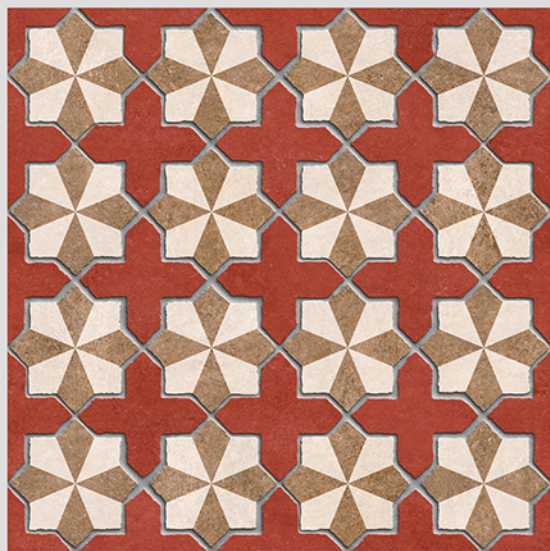

WITH
RANDOMS

PUNCH
DESIGNS

MATT
FINISH

ANTI SLIP
MATERIAL

Size
500x
500mm

Series
CIBOLA

CIBOLA 11

WITH
RANDOMS