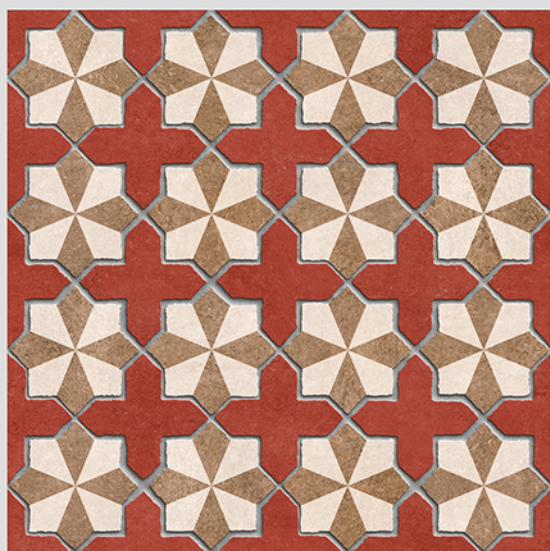

WITH
RANDOMS

PUNCH
DESIGNS

MATT
FINISH

ANTI SLIP
MATERIAL

Size
500x
500mm

Series
CIBOLA

CIBOLA 11

WITH
RANDOMS