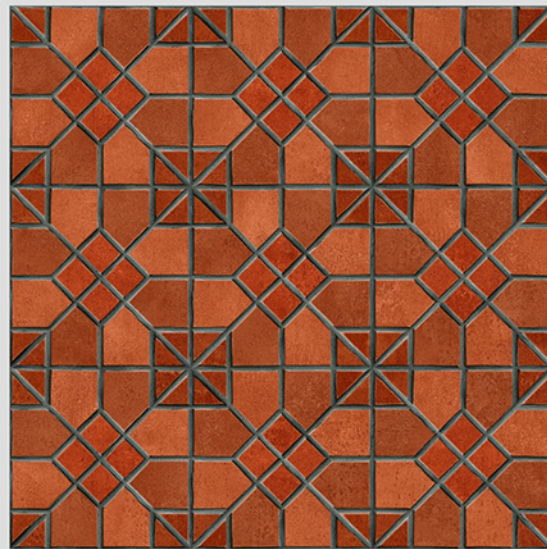

Size
500x
500mm

Series
ASPEN

ASPEN 01

WITH
RANDOMS

PUNCH
DESIGNS

MATT
FINISH

ANTI-SLIP
MATERIAL

Size
500x
500mm