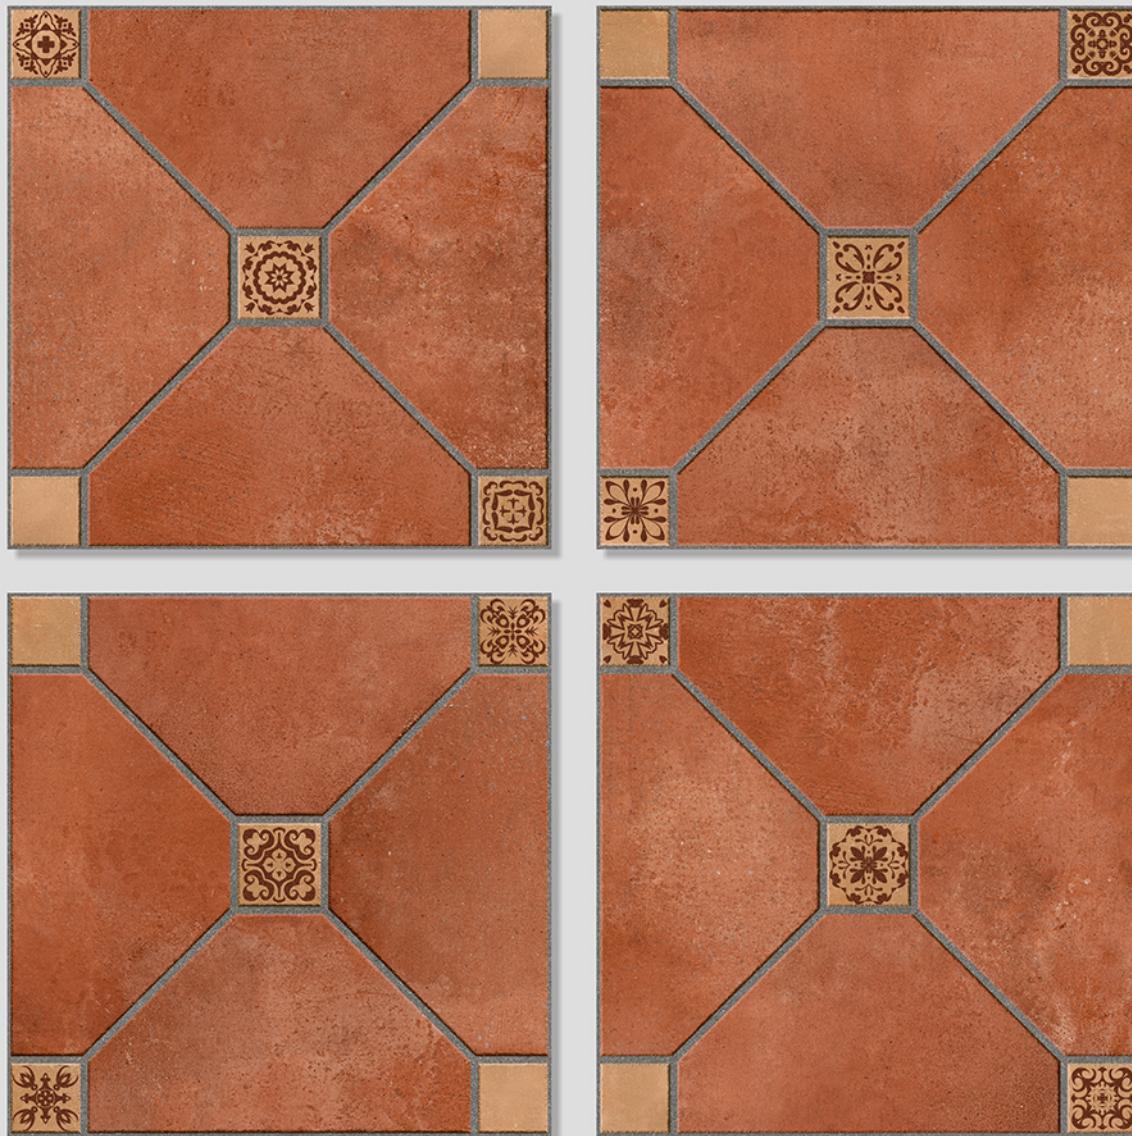

Size
500x
500mm

Series
MOZATO

MOZATO 02