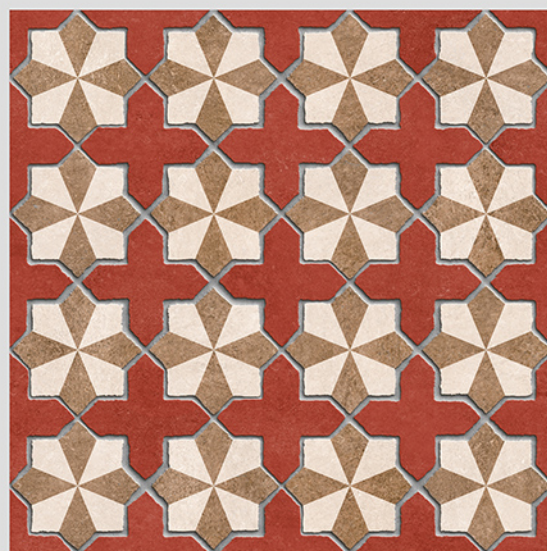

WITH
RANDOMS

PUNCH
DESIGNS

MATT
FINISH

ANTI SLIP
MATERIAL

Size
500x
500mm

Series
CIBOLA

CIBOLA 11

WITH
RANDOMS