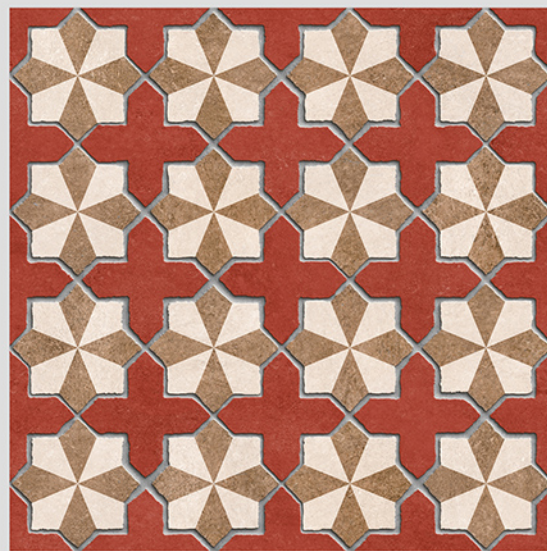

WITH
RANDOMS

PUNCH
DESIGNS

MATT
FINISH

ANTI SLIP
MATERIAL

Size
500x
500mm

Series
CIBOLA

CIBOLA 11

WITH
RANDOMS