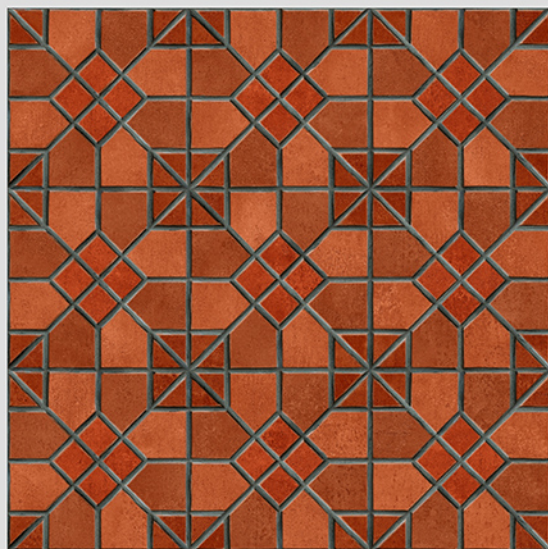

Size
500x
500mm

Series
ASPEN

ASPEN 01

WITH
RANDOMS

PUNCH
DESIGNS

MATT
FINISH

ANTI-SLIP
MATERIAL

Size
500x
500mm