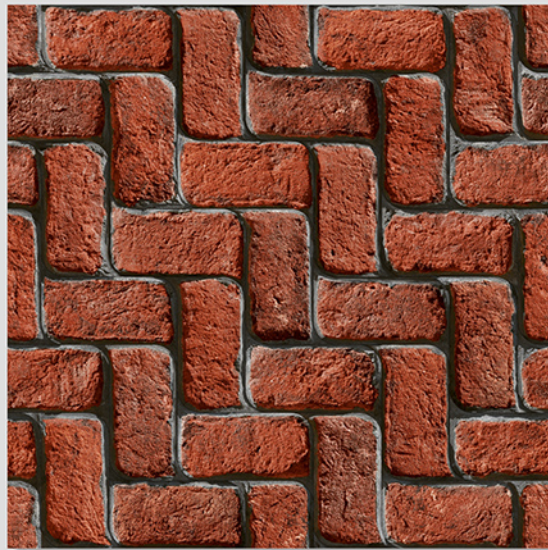

Size
500x
500mm

Series
MARSTON

MARSTON 19

WITH
RANDOMS

PUNCH
DESIGNS

MATT
FINISH

ANTI-SLIP
MATERIAL