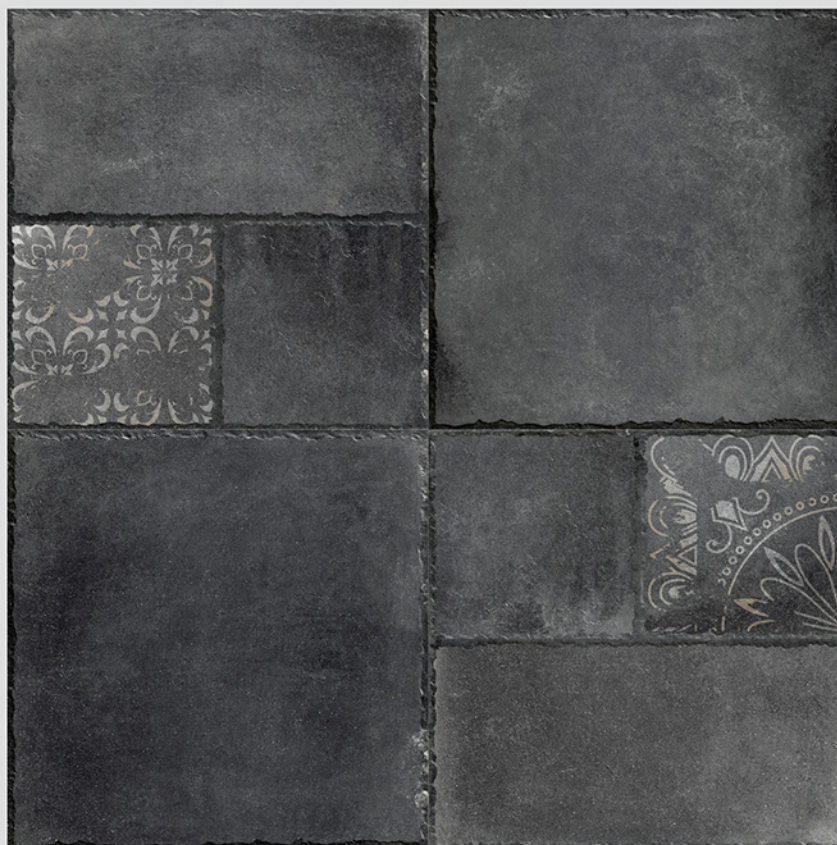

WITH  
RANDOMS

PUNCH  
DESIGNS

MATT  
FINISH

ANTI SLIP  
MATERIAL

Size  
500x  
500mm

Series  
TONGASS

TONGASS 10  
RANDOM 08

TONGASS DECOR 10  
RANDOM 08