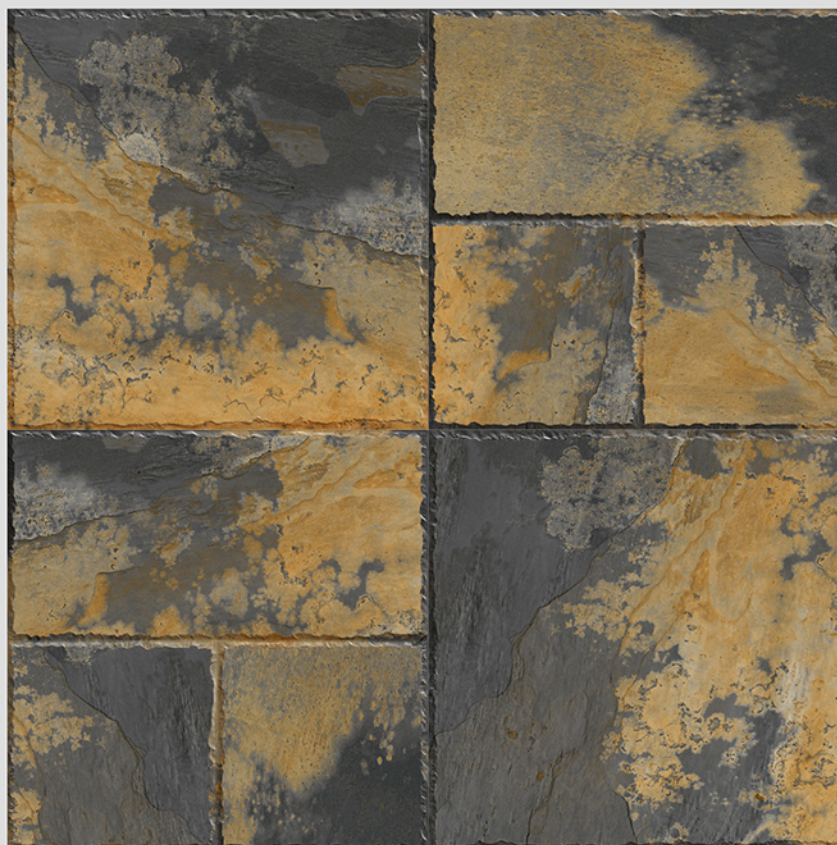

WITH  
RANDOMS

PUNCH  
DESIGNS

MATT  
FINISH

ANTI SLIP  
MATERIAL

Size  
500x  
500mm

Series  
TONGASS

TONGASS 07  
RANDOM 04

TONGASS DECOR 07  
RANDOM 04