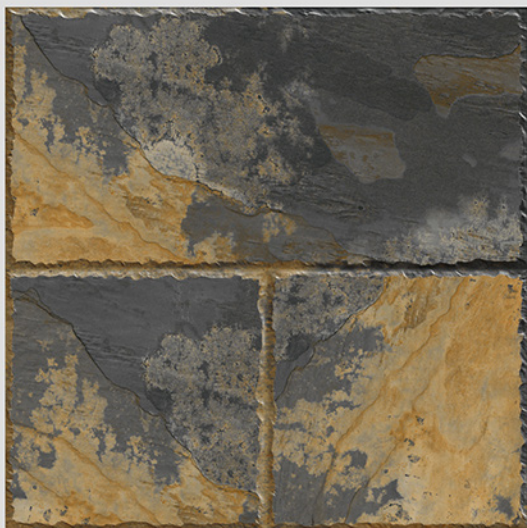

WITH  
RANDOMS

PUNCH  
DESIGNS

MATT  
FINISH

ANTI SLIP  
MATERIAL

Size  
500x  
500mm

Series  
TONGASS

TONGASS 07  
RANDOM 04

TONGASS DECOR 07  
RANDOM 04