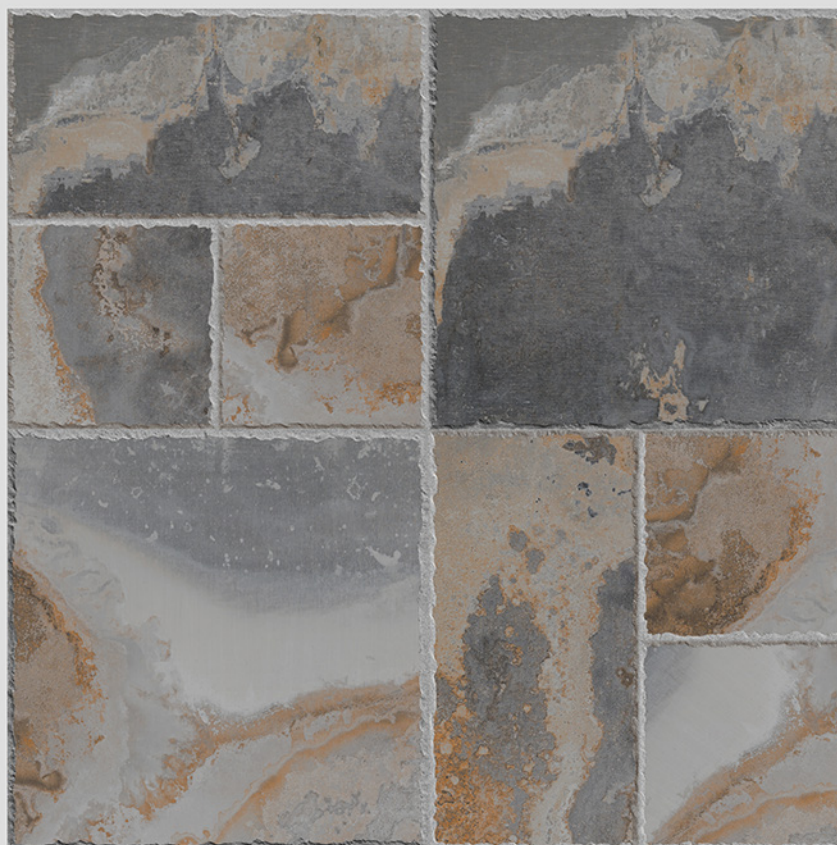

WITH  
RANDOMS

PUNCH  
DESIGNS

MATT  
FINISH

ANTI SLIP  
MATERIAL

Size  
500x  
500mm

Series  
TONGASS

TONGASS 08  
RANDOM 08

TONGASS DECOR 08  
RANDOM 08