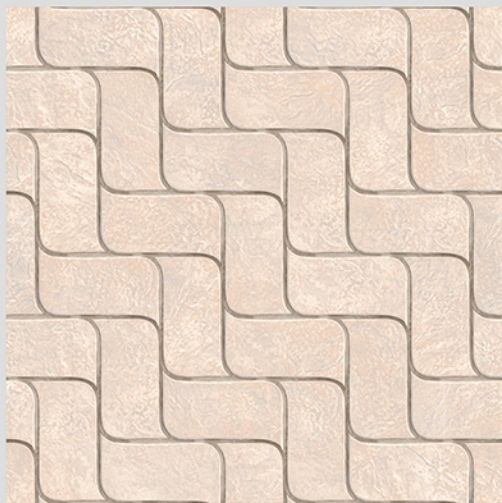

MATT
FINISH

ANTI SLIP
MATERIAL

Size
500x
500mm

Series
MARSTON

MARSTON 16 LT

MARSTON 16 DK

Size
500x
500mm

Series
MARSTON