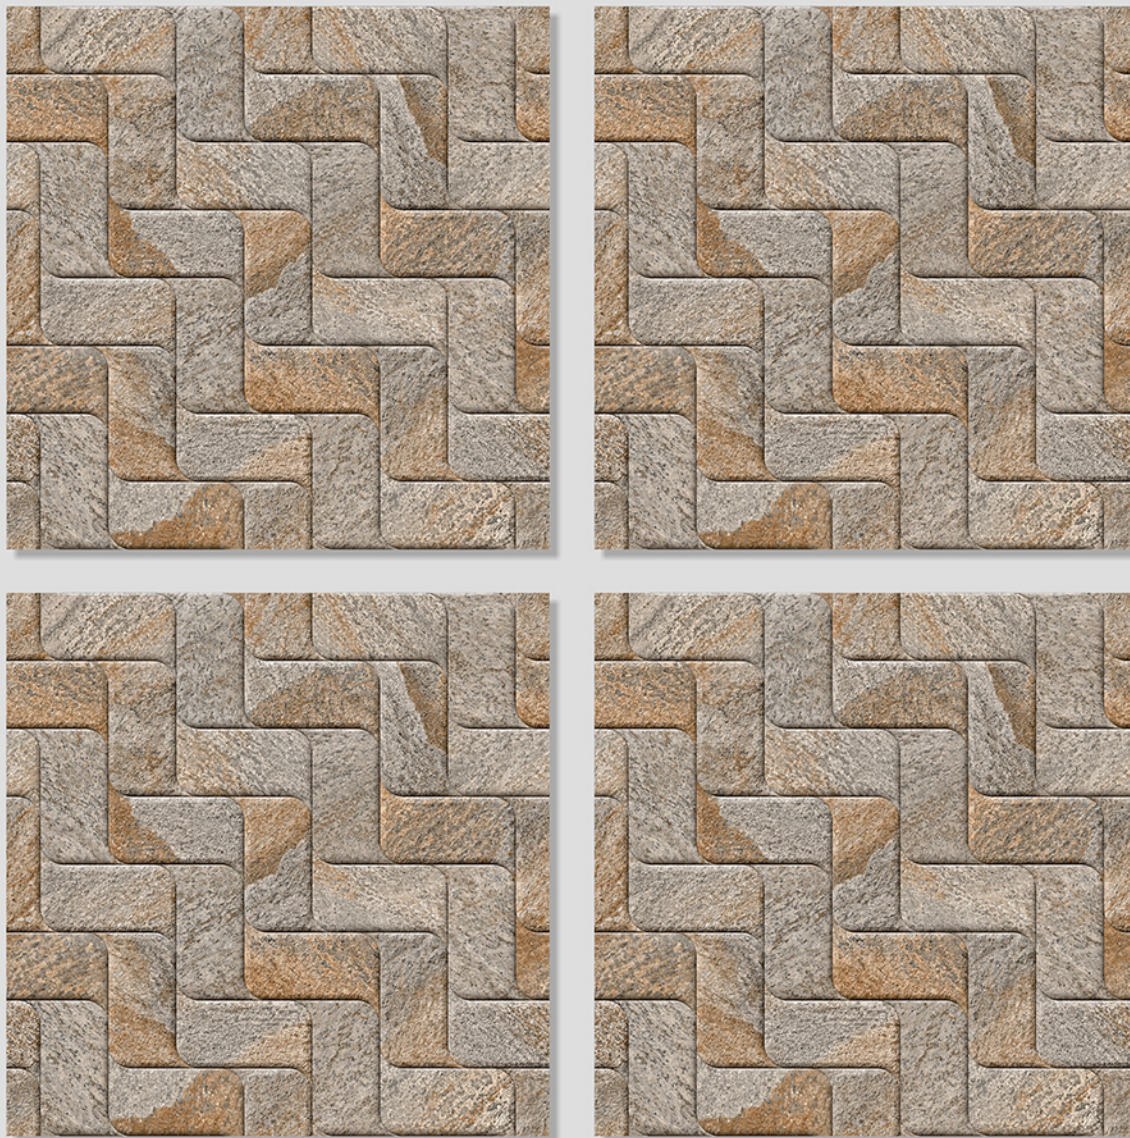

Series
MARSTON

MARSTON 07

WITH
RANDOMS

PUNCH
DESIGNS

MATT
FINISH

ANTI SLIP
MATERIAL

Size
500x
500mm

Series
MARSTON