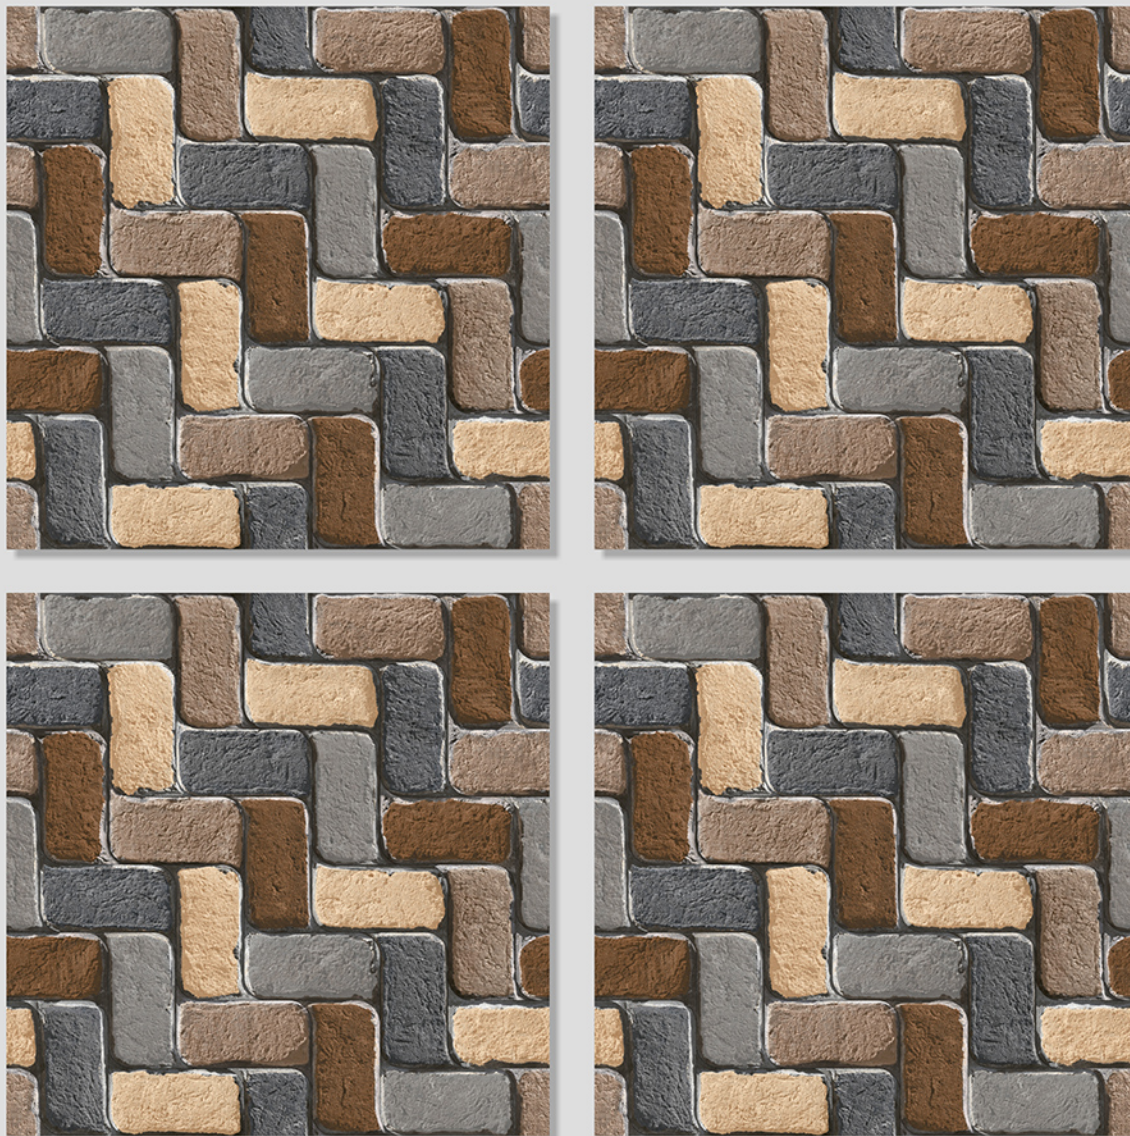

MATT
FINISH

ANTI SLIP
MATERIAL

Size
500x
500mm

Series
MARSTON

MARSTON 16 LT

MARSTON 16 DK

Size
500x
500mm

Series
MARSTON

MARSTON 17

Size
500x
500mm

Series
MARSTON

MARSTON 18

Size
500x
500mm

Series
MARSTON

MARSTON 20

Size
500x
500mm