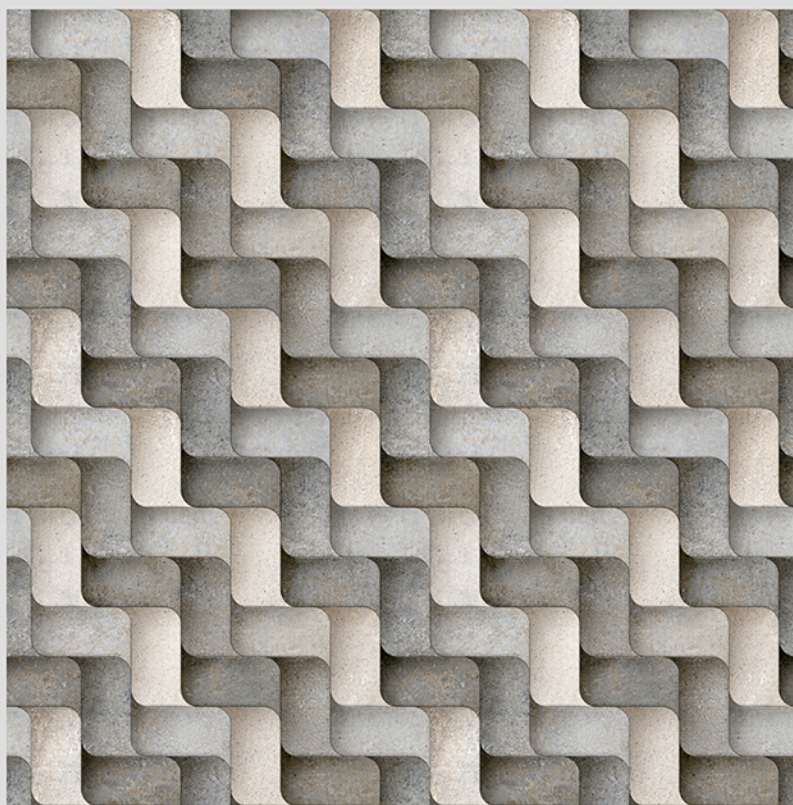

ANTI SLIP
MATERIAL

Size
500x
500mm

Series
MARSTON

MARSTON 15 LT
RANDOM 02

MARSTON 15 DK
RANDOM 02

MARSTON 15 DECOR

WITH
RANDOMS

PUNCH
DESIGNS