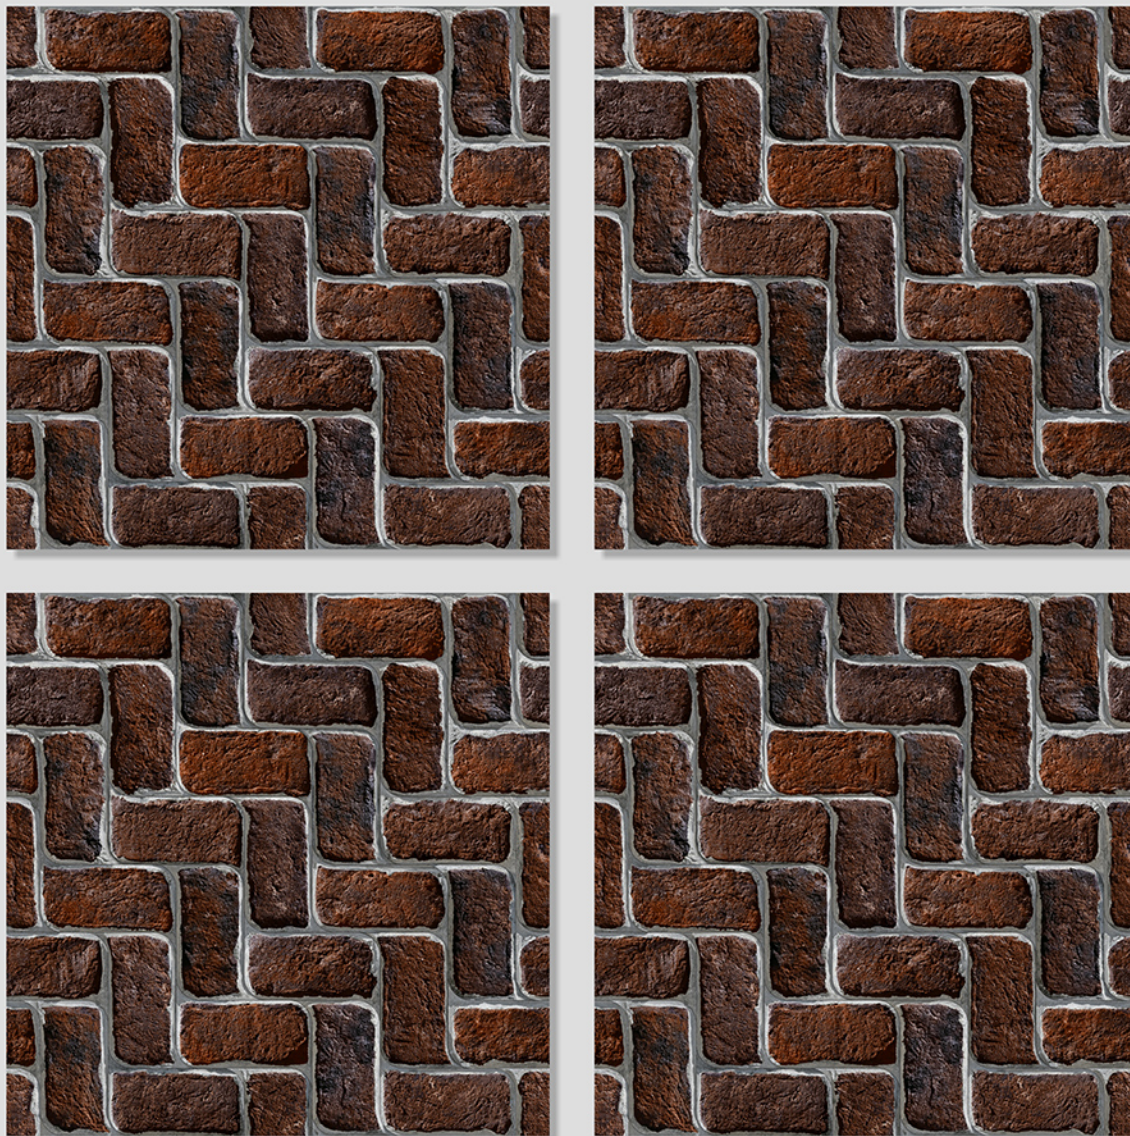

MARSTON 17

Size
500x
500mm

Series
MARSTON

MARSTON 18

Size
500x
500mm

Series
MARSTON

MARSTON 20

Size
500x
500mm

Series
MARSTON

MARSTON 21

WITH
RANDOMS

PUNCH
DESIGNS

MATT
FINISH

ANTI SLIP
MATERIAL