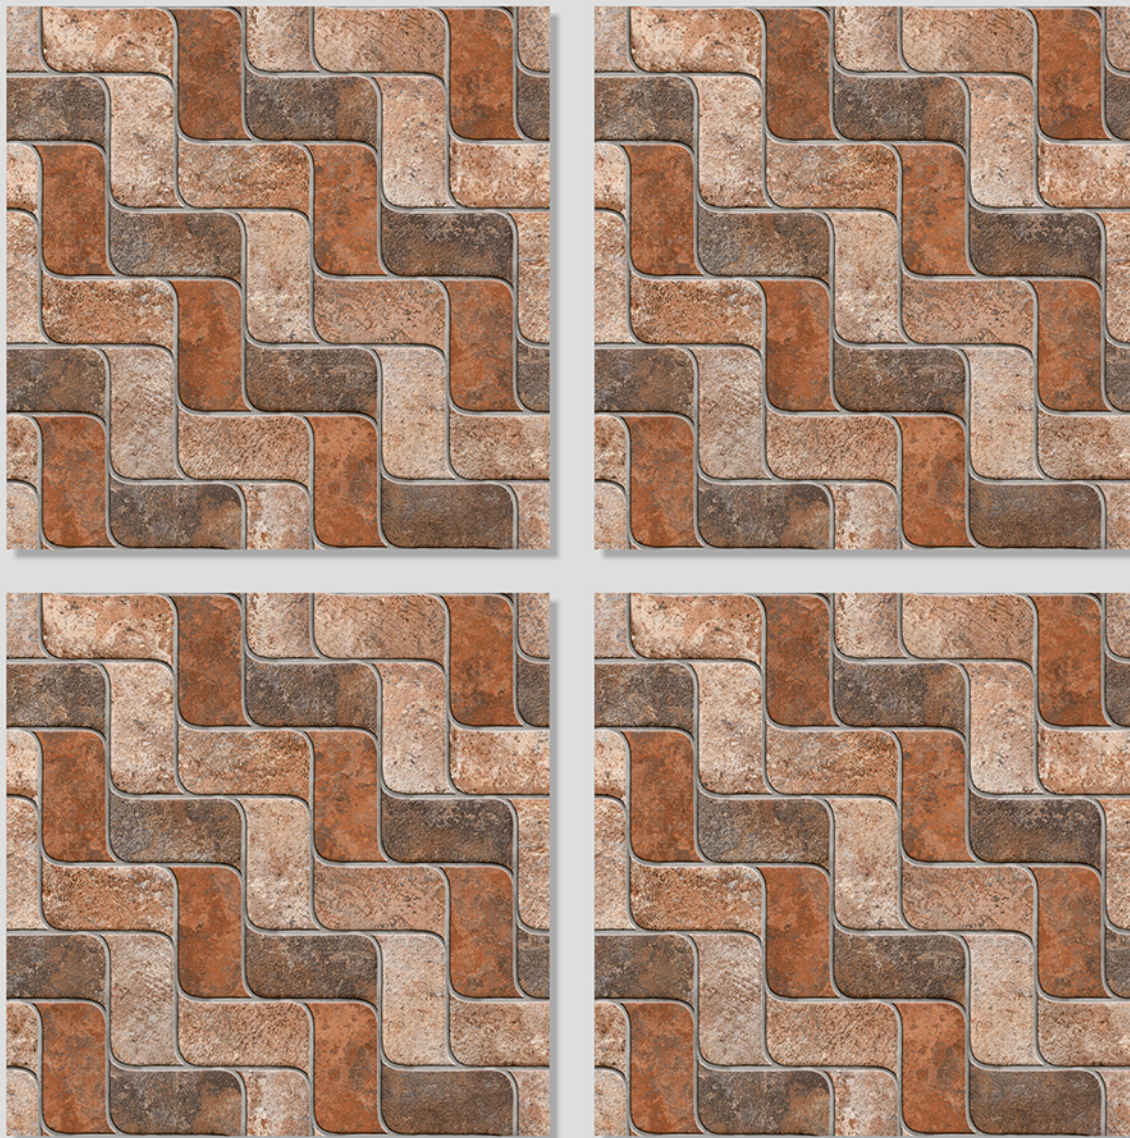

MATT
FINISH

ANTI SLIP
MATERIAL

Size
500x
500mm

Series
MARSTON

MARSTON 16 LT

MARSTON 16 DK

Size
500x
500mm

Series
MARSTON

MARSTON 17

Size
500x
500mm

Series
MARSTON

MARSTON 18

Size
500x
500mm

Series
MARSTON

MARSTON 20

Size
500x
500mm