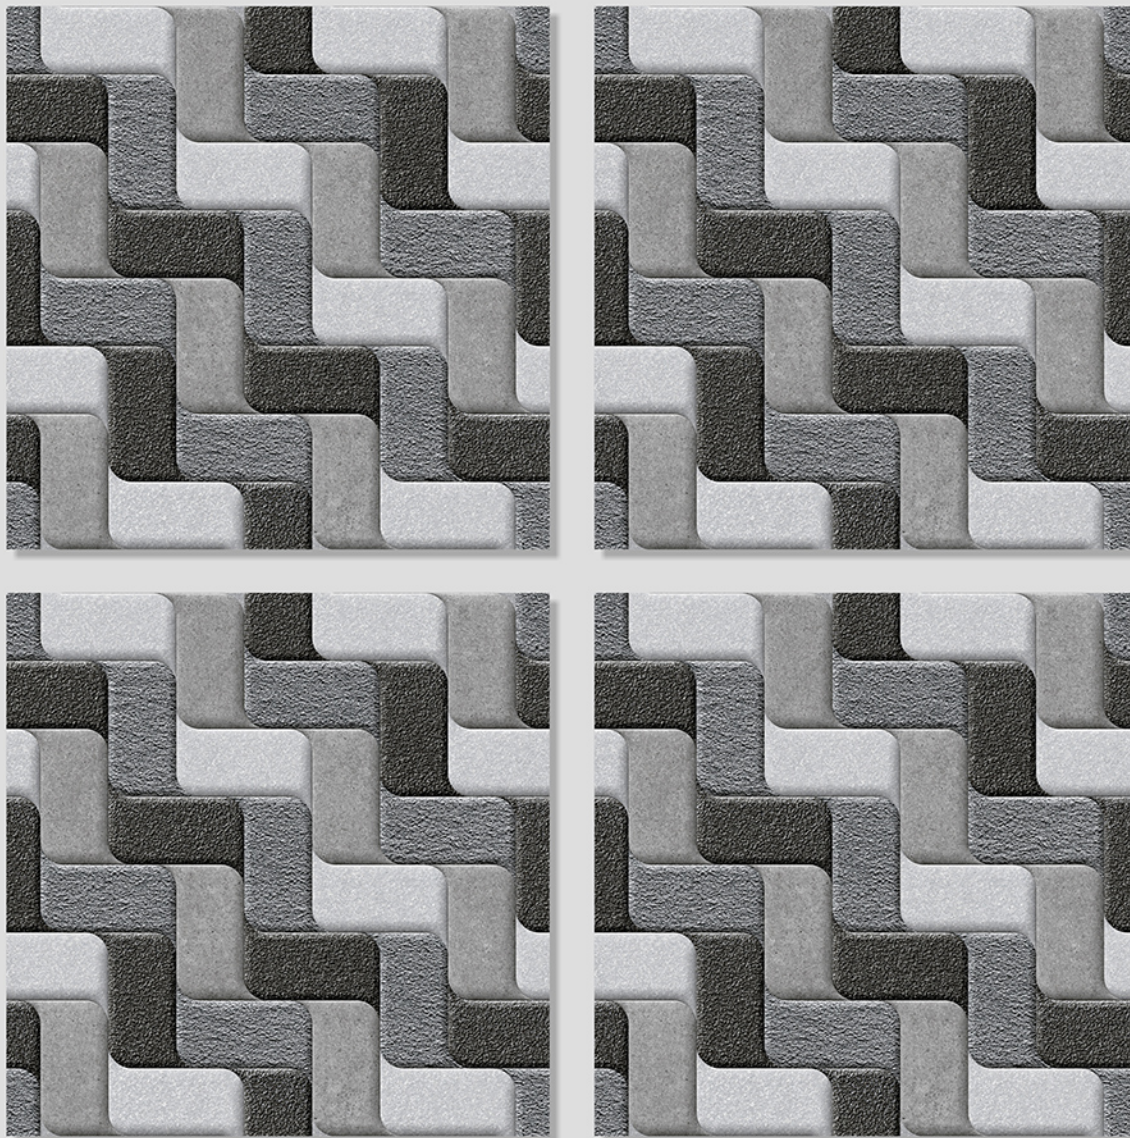

Size
500x
500mm

Series
MARSTON

MARSTON 06

WITH
RANDOMS

PUNCH
DESIGNS

MATT
FINISH

ANTI SLIP
MATERIAL