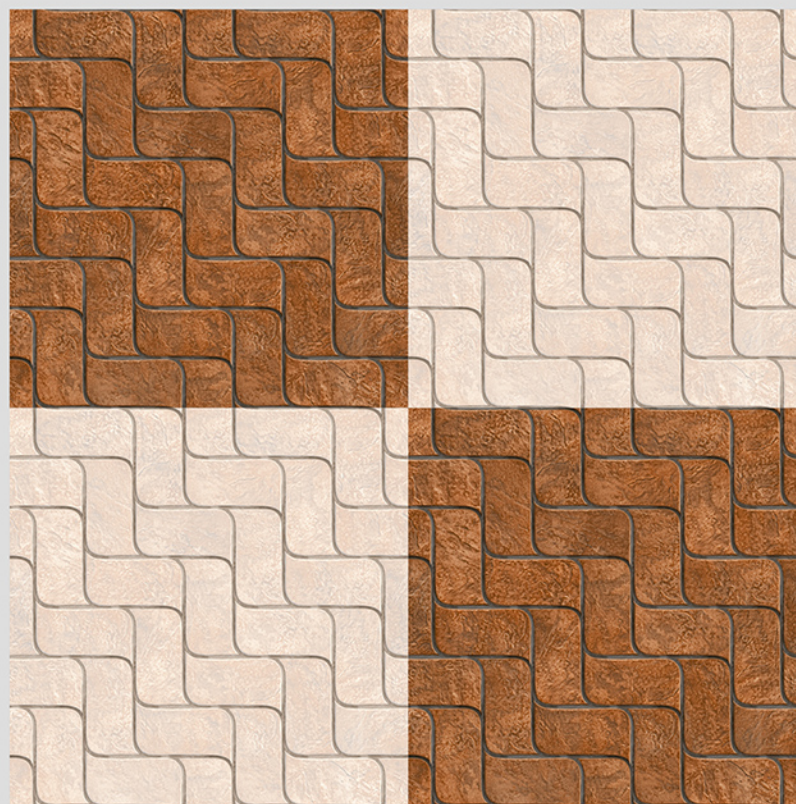

MATT
FINISH

ANTI SLIP
MATERIAL

Size
500x
500mm

Series
MARSTON

MARSTON 16 LT

MARSTON 16 DK

Size
500x
500mm

Series
MARSTON