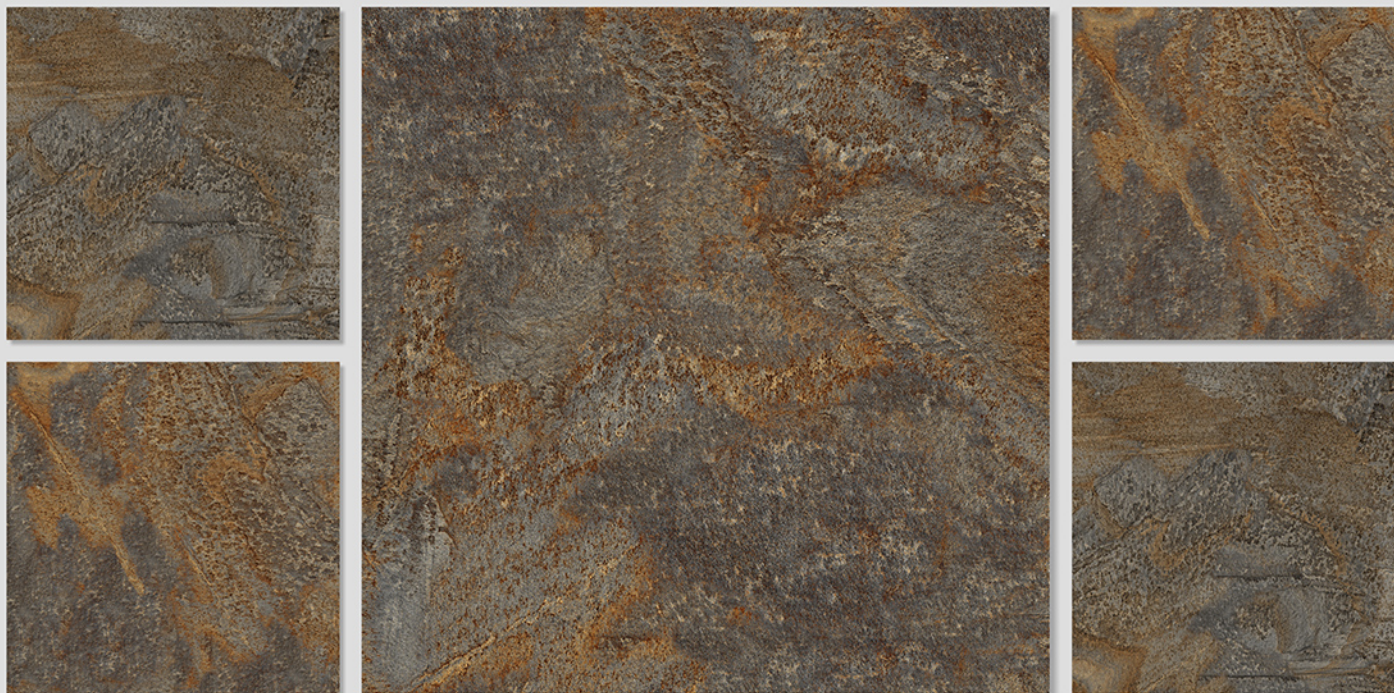

**12 MM**  
THICKNESS

WITH  
RANDOMS

PUNCH  
DESIGNS

MATT  
FINISH

ANTI SLIP  
MATERIAL

Series  
**AMBER PLAIN**

03 RANDOM

AMBER 29