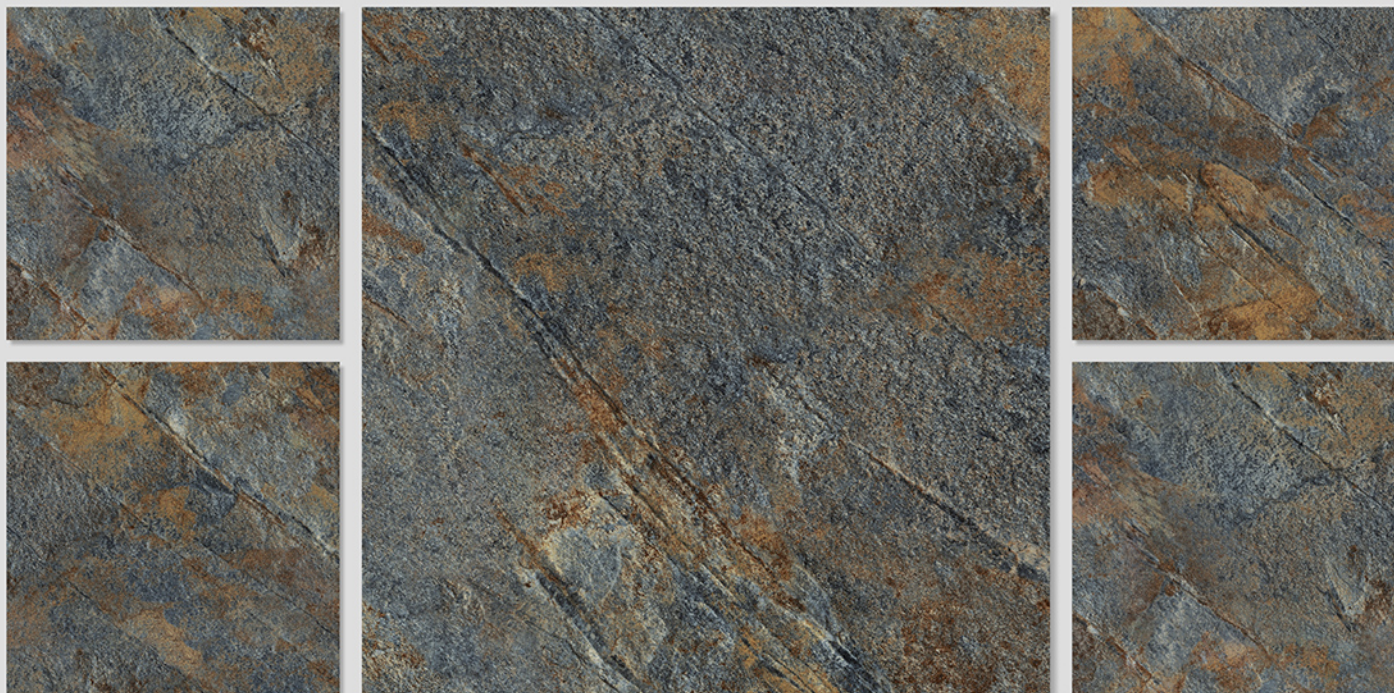

ANTI SLIP  
MATERIAL

Series  
**AMBER PLAIN**

 04 RANDOM

AMBER 32

**500X**  
**500MM**  
OUTDOOR PARKING TILES

12 MM  
THICKNESS

WITH  
RANDOMS

PUNCH  
DESIGNS