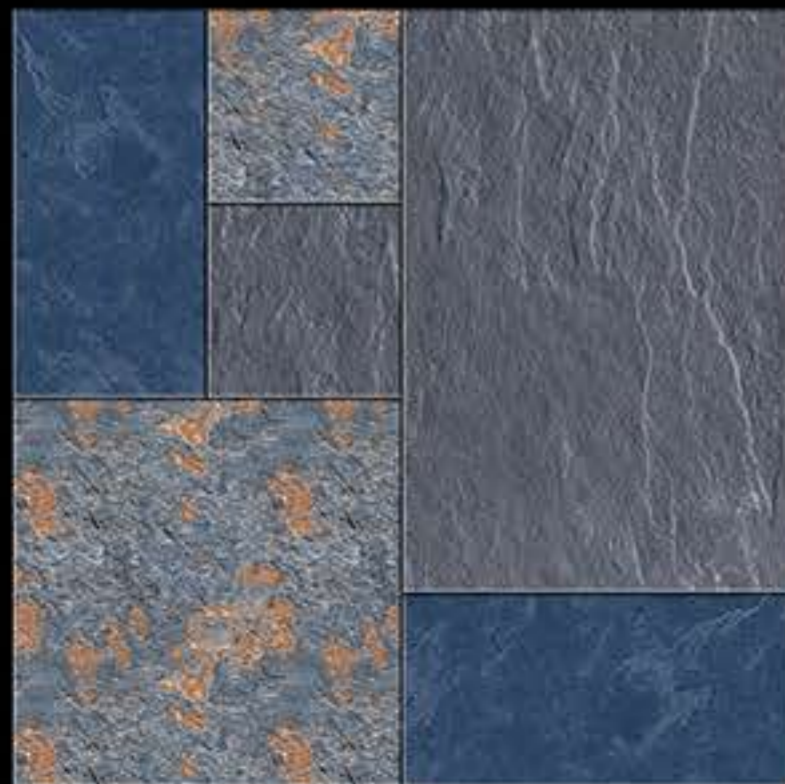

■ DANI PUNCH

8182

400x400 | DIGITAL VITRIFIED PARKING TILES 12 MM THICKNESS